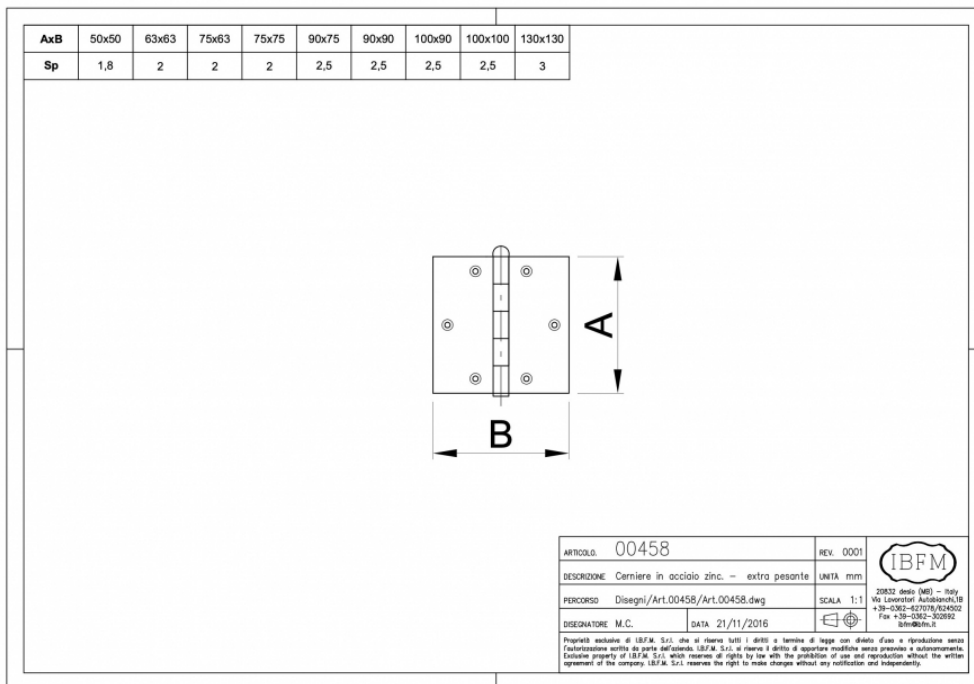

## Heavy Duty Hinge

**Material:** Zinc plated steel

<b>Part number:</b>	45810090
<b>A (mm)</b>	100
<b>B(mm)</b>	90
<b>Thickness(mm)</b>	8

Unit A1 - A4  
 Southcity Business Centre  
 Whitestown Way  
 Tallaght  
 Dublin D24 HT95  
 Ireland