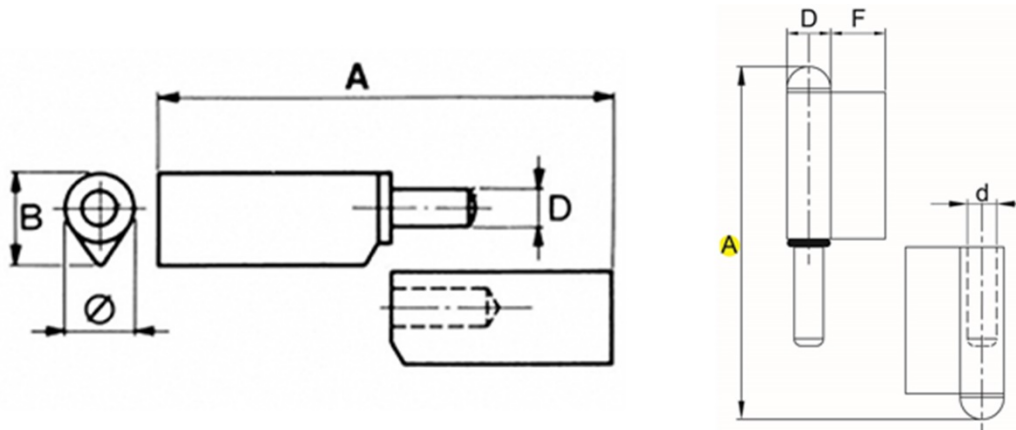

PRODUCT INFORMATION

Drop profile Hinge to weld (fixed pin)

Material: natural steel with passivated pin

Part number:	HN12x80
A (mm)	80
Ø(mm)	13
B (mm)	13
D(mm)	7
Load capacity(Kg)	20

Telephone: (353) 1 452 0482
Email: info@parnell.eu