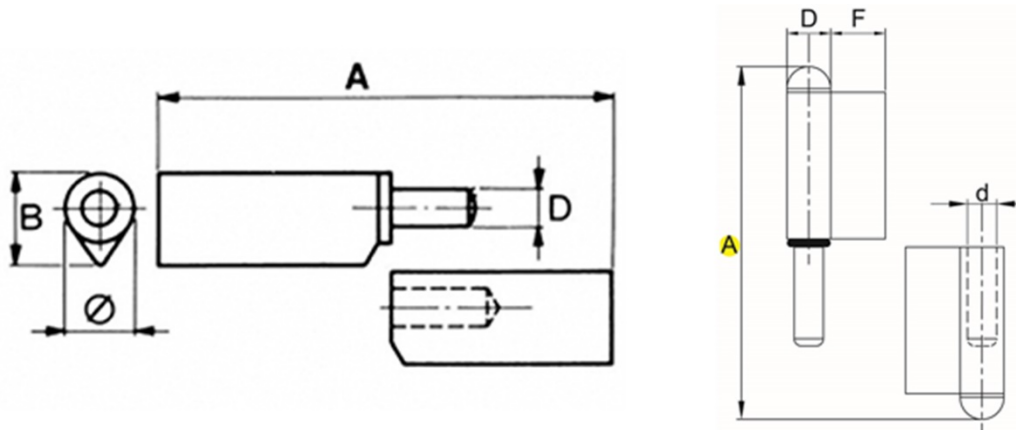

PRODUCT INFORMATION

Drop profile Hinge to weld (fixed pin)

Material: natural steel with passivated pin

Part number:	HN14x100
A (mm)	100
Ø(mm)	14
B (mm)	15
D(mm)	8
Load capacity(Kg)	25

Telephone: (353) 1 452 0482
Email: info@parnell.eu