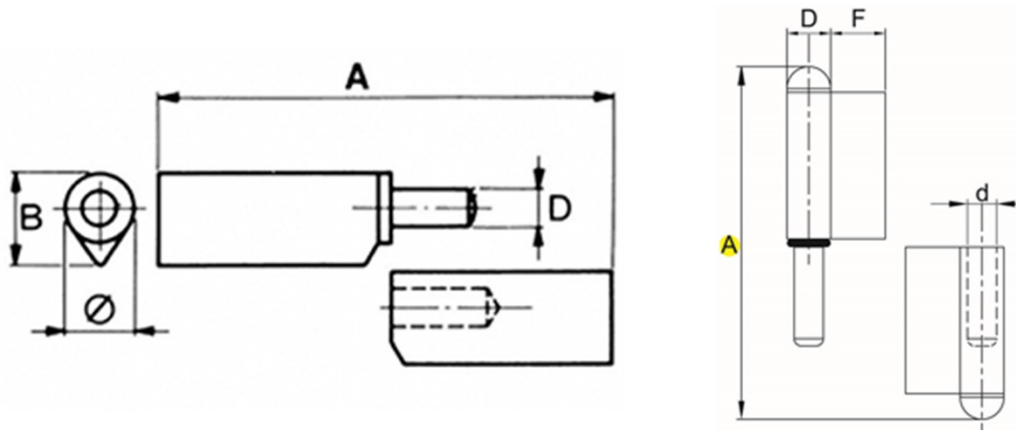

PRODUCT INFORMATION

Drop profile Hinge to weld (fixed pin)

Material: natural steel with passivated pin

Part number:	HN16x120
A (mm)	120
Ø(mm)	16
B (mm)	17
D(mm)	9
Load capacity(Kg)	30

Telephone: (353) 1 452 0482
Email: info@parnell.eu