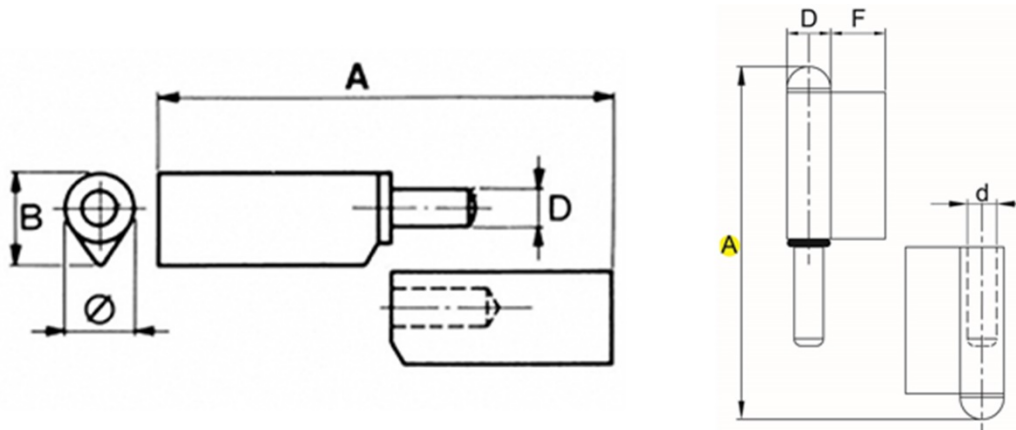

PRODUCT INFORMATION

Drop profile Hinge to weld (fixed pin)

Material: natural steel with passivated pin

Part number:	HN20x140
A (mm)	140
Ø(mm)	20
B (mm)	22
D(mm)	12
Load capacity(Kg)	50

Telephone: (353) 1 452 0482
Email: info@parnell.eu