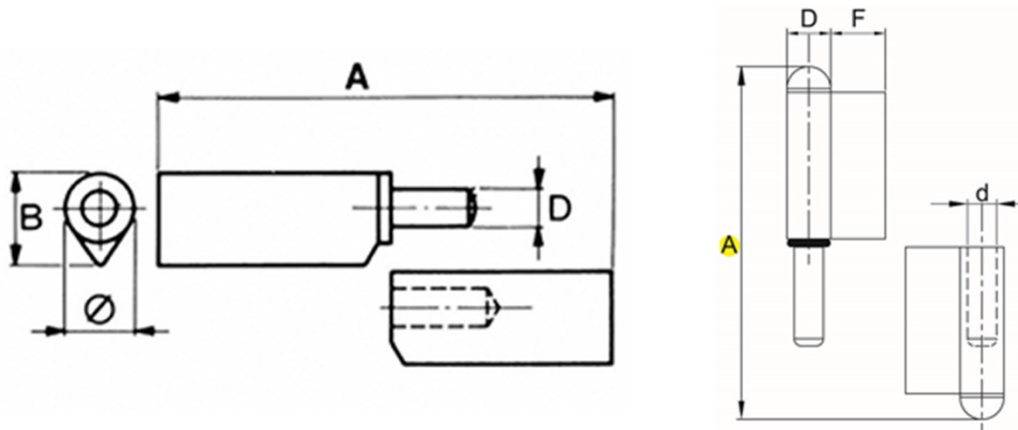

PRODUCT INFORMATION

Drop profile Hinge to weld (fixed pin)

Material: natural steel with passivated pin

Part number:	HN25x160
A (mm)	160
Ø(mm)	25
B (mm)	28
D(mm)	13
Load capacity(Kg)	70

Telephone: (353) 1 452 0482
Email: info@parnell.eu