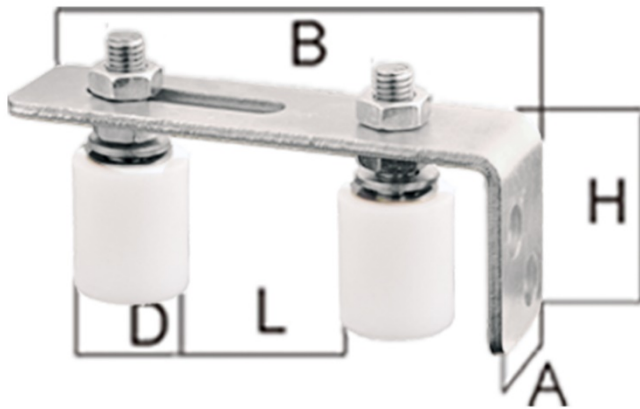

PRODUCT INFORMATION

Gate Guide with Bracket

Material: Moulded nylon with zinc plated bracket

| | |
|---------------------|--------|
| Part number: | G40x60 |
| D(mm) | 30 |
| A(mm) | 40 |
| B(mm) | 150 |
| H(mm) | 60 |
| L(mm) | 8-55 |