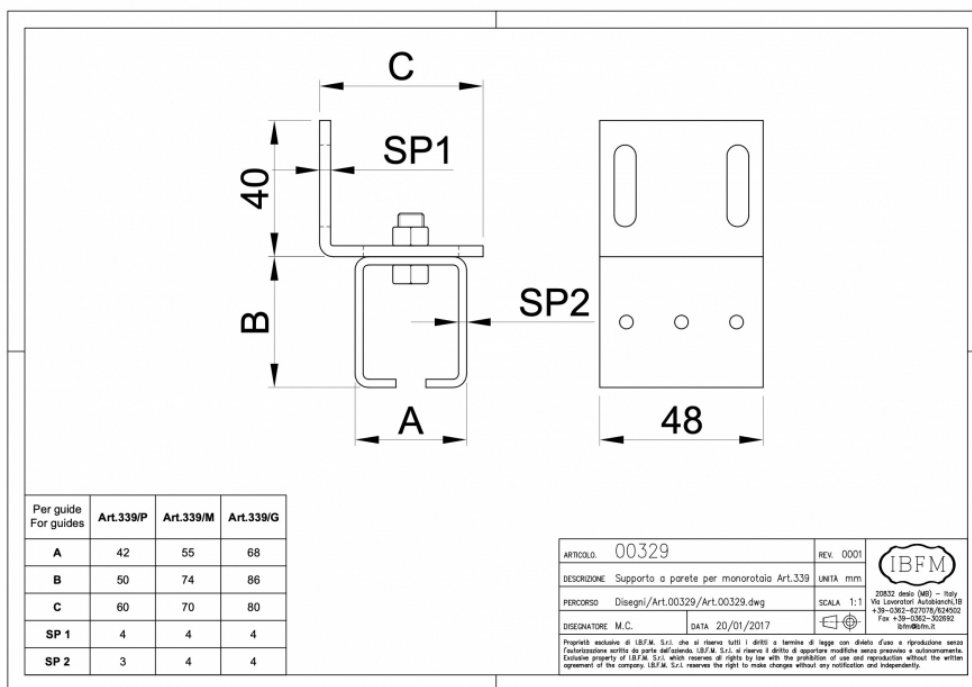

## Supports for Overhead Track

Material: Zinc plated steel

Part number:	Sidefix1
A(mm)	41
B(mm)	48
C(mm)	60
Used with	Track1

Unit A1 - A4  
Southcity Business Centre  
Whitestown Way  
Tallaght  
Dublin D24 HT95  
Ireland