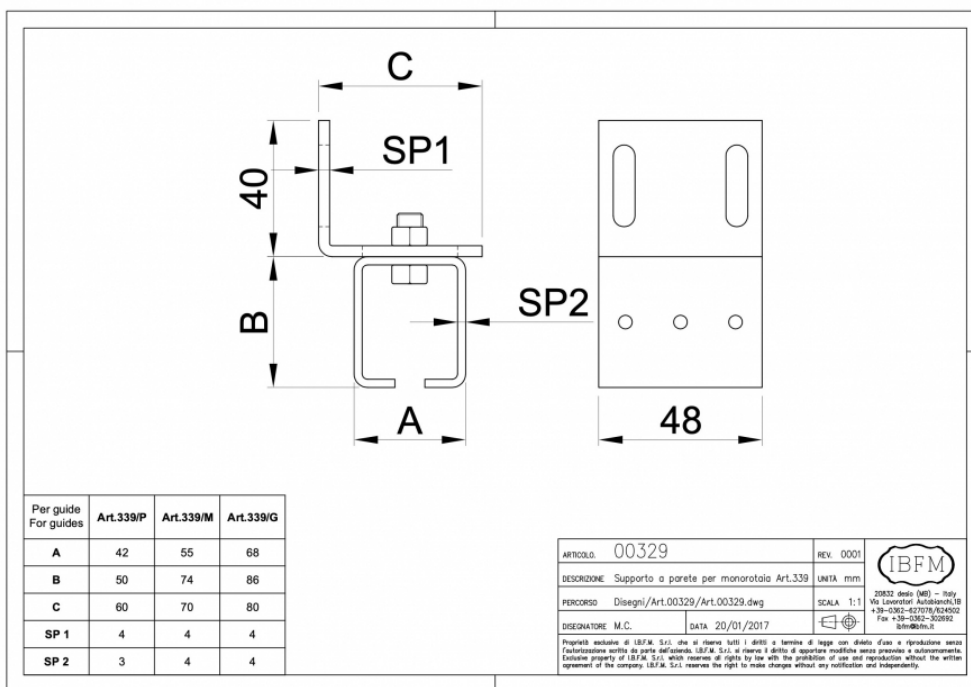

PRODUCT INFORMATION

Supports for Overhead Track

Material: Zinc plated steel

Part number:	Sidefix2
A(mm)	52
B(mm)	71
C(mm)	70
Used with	Track2

Unit A1 - A4
Southcity Business Centre
Whitestown Way
Tallaght
Dublin D24 HT95
Ireland