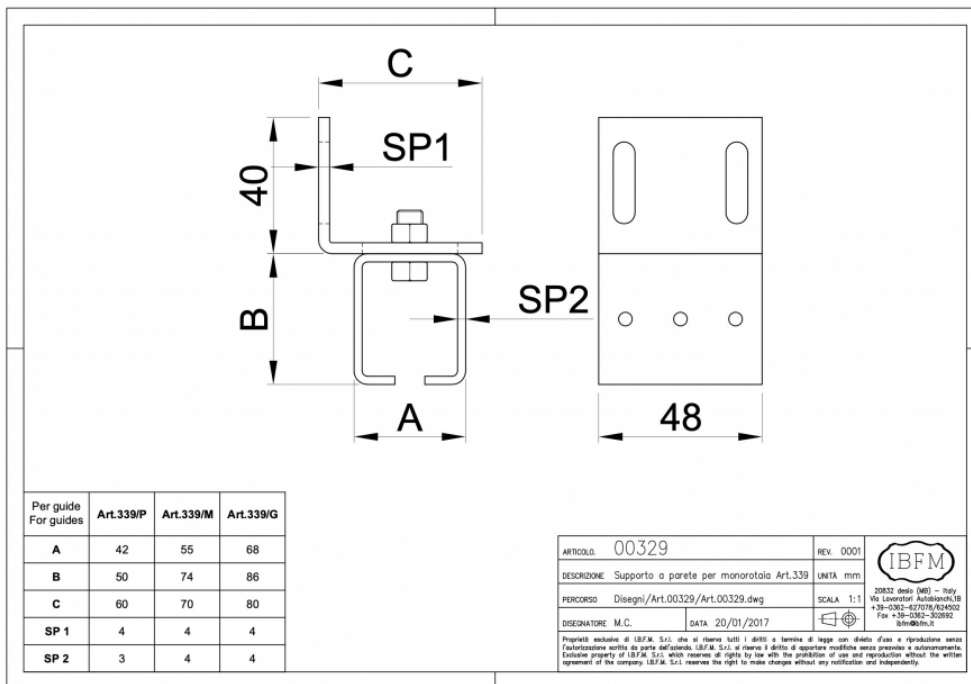

PRODUCT INFORMATION

Supports for Overhead Track

Material: Zinc plated steel

Part number:	Sidefix3
A(mm)	66
B(mm)	86
C(mm)	80
Used with	Track3

Unit A1 - A4
 Southcity Business Centre
 Whitestown Way
 Tallaght
 Dublin D24 HT95
 Ireland