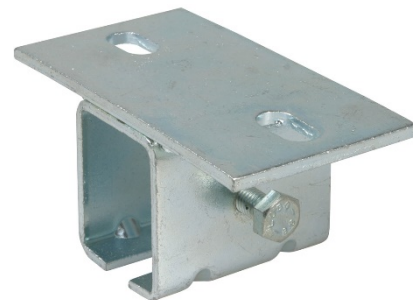

PRODUCT INFORMATION

Supports for Overhead Track

Material: Zinc plated steel

Part number:	Topfix2
A(mm)	52
B(mm)	71
C(mm)	120
Used with	Track2

Unit A1 - A4
 Southcity Business Centre
 Whitestown Way
 Tallaght
 Dublin D24 HT95
 Ireland