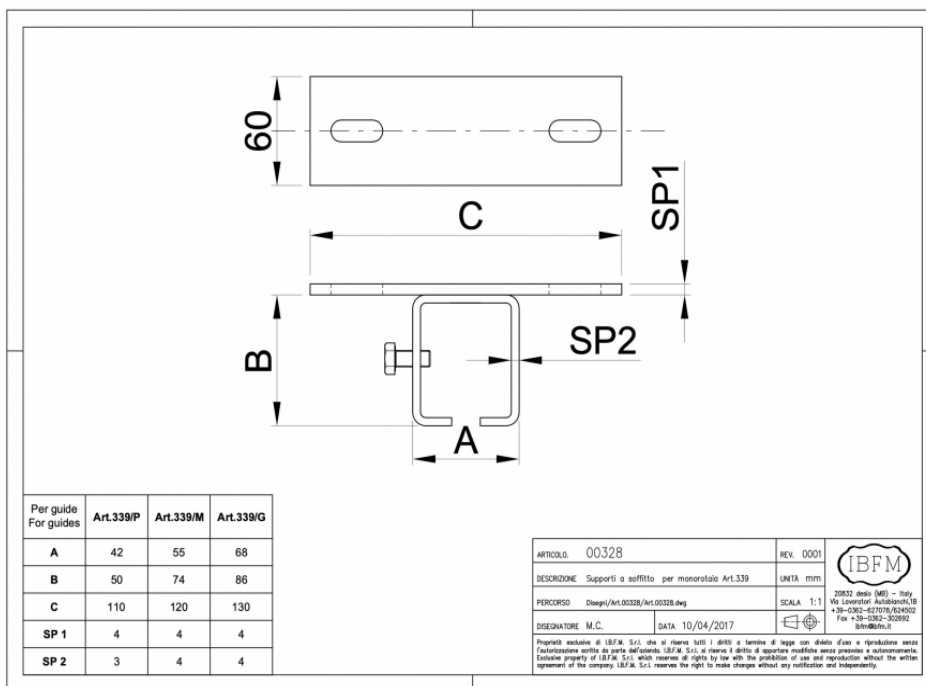

PRODUCT INFORMATION

Supports for Overhead Track

Material: Zinc plated steel

Part number:	Topfix2
A(mm)	52
B(mm)	71
C(mm)	120
Used with	Track2

Unit A1 - A4
 Southcity Business Centre
 Whitestown Way
 Tallaght
 Dublin D24 HT95
 Ireland