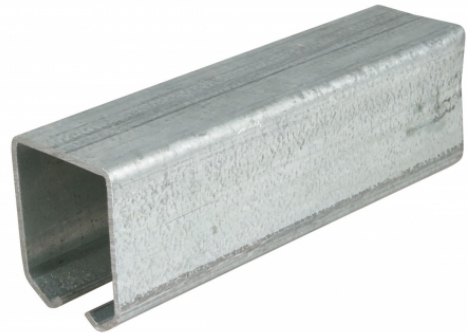

PRODUCT INFORMATION

Overhead Track

Material: Zinc plated steel

Part number:	Track1
Length(mm)	3000
A(mm)	34
B(mm)	33
C(mm)	10
D(mm)	20
S(mm)	2.0

Unit A1 - A4
 Southcity Business Centre
 Whitestown Way
 Tallaght
 Dublin D24 HT95
 Ireland