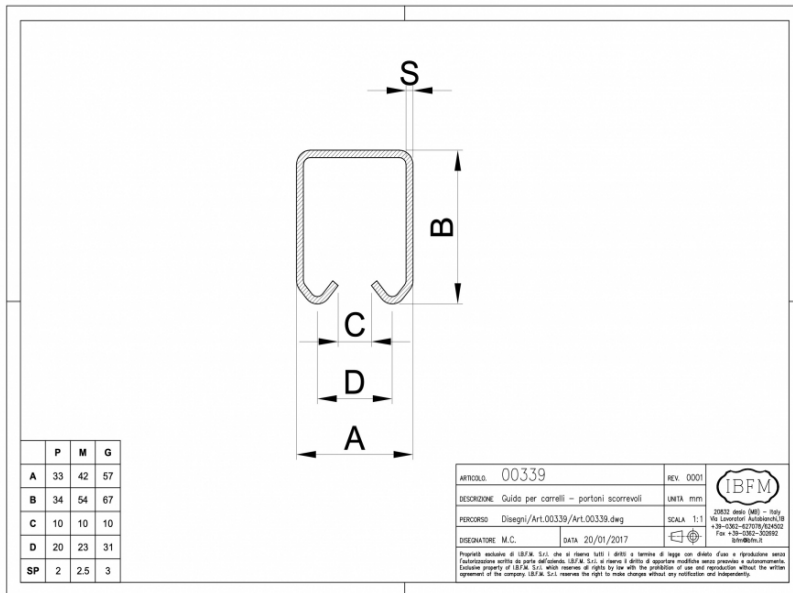

PRODUCT INFORMATION

Overhead Track

Material: Zinc plated steel

Part number:	Track1
Length(mm)	3000
A(mm)	34
B(mm)	33
C(mm)	10
D(mm)	20
S(mm)	2.0

Unit A1 - A4
 Southcity Business Centre
 Whitestown Way
 Tallaght
 Dublin D24 HT95
 Ireland