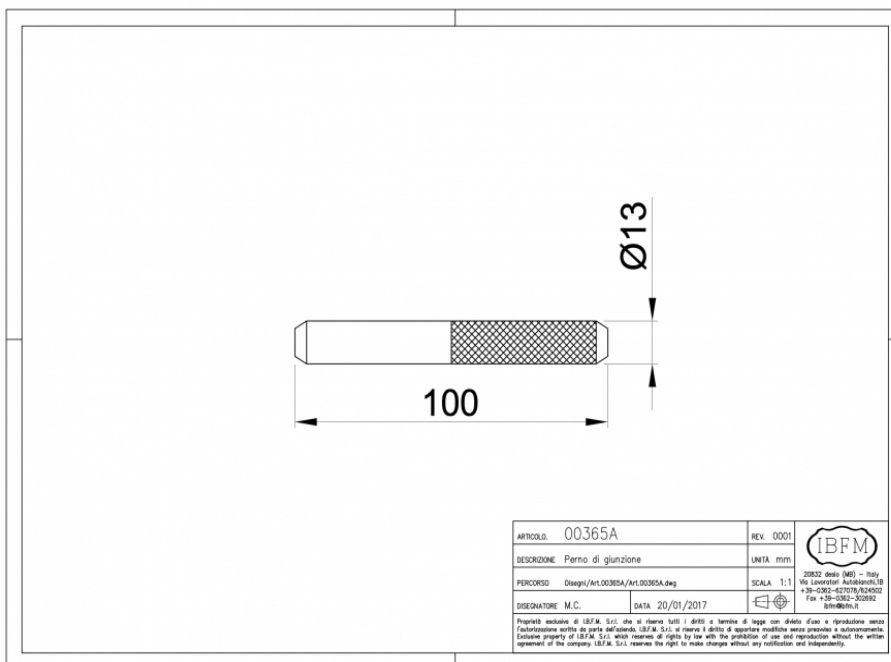

PRODUCT INFORMATION

Pin for joining Ground Track

Material: Zinc plated steel

Part number:	Track5A
Use with	Track5

Unit A1 - A4
Southcity Business Centre
Whitestown Way
Tallaght
Dublin D24 HT95
Ireland

Telephone: (353) 1 452 0482
Email: info@parnell.s.eu