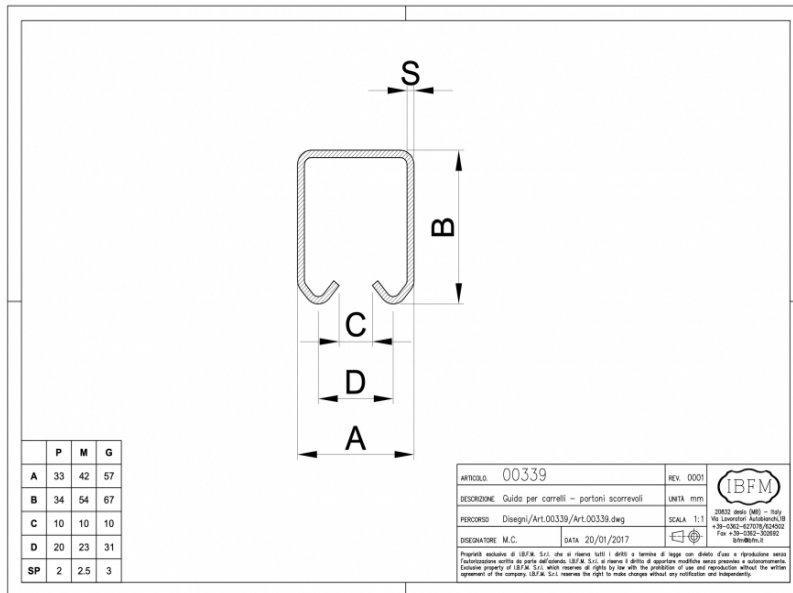

PRODUCT INFORMATION

Overhead Track

Material: Zinc plated steel

Part number:	Track2
Length(mm)	3000
A(mm)	42
B(mm)	54
C(mm)	10
D(mm)	23
S(mm)	2.5

Unit A1 - A4
 Southcity Business Centre
 Whitestown Way
 Tallaght
 Dublin D24 HT95
 Ireland