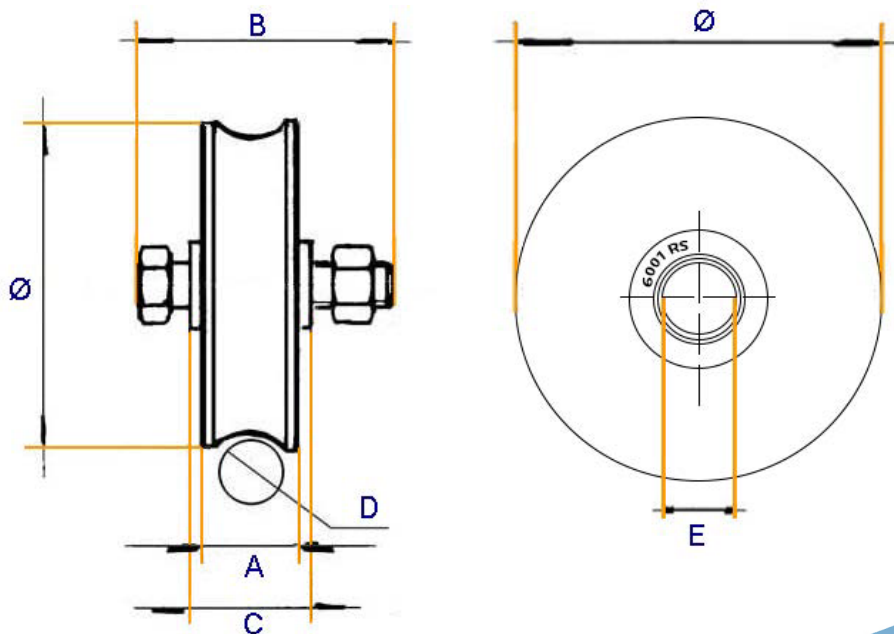

"Experts in Specialist
Wheels & Tyres"

PRODUCT INFORMATION

R Groove Wheel with 1 Ball Bearing

Material: Zinc plated steel

Supplied with Bolt, Nut and T-Bushes

Part number:	40-R-1BB
Ø(mm)	38
A(mm)	11.5
B(mm)	8x40
C(mm)	24
D(mm)	9.5
E(mm)	12
Bearing Number	6001 RS
Max Load(Kg)	20kg