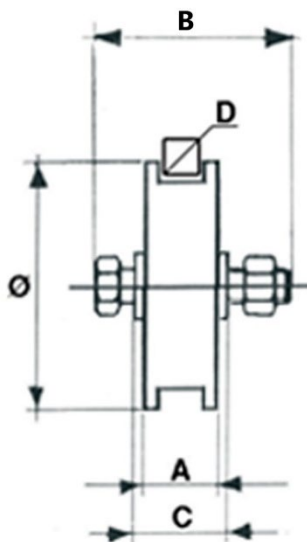

# Square Groove Wheel with 1 Ball Bearing

**Material:** Zinc plated steel

*Supplied with Bolt, Nut and T-Bushes*

<b>Part number:</b>	50-H-1BB
<b>Ø(mm)</b>	50
<b>A(mm)</b>	15
<b>B(mm)</b>	8X40
<b>C(mm)</b>	26
<b>D(mm)</b>	6
<b>E(mm)</b>	12
<b>Bearing Number</b>	6201 RS
<b>Max Load(Kg)</b>	30kg