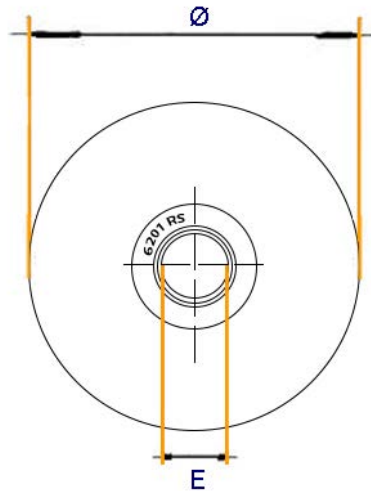

# Square Groove Wheel with 1 Ball Bearing

**Material:** Zinc plated steel

*Supplied with Bolt, Nut and T-Bushes*

<b>Part number:</b>	50-H-1BB
<b>Ø(mm)</b>	50
<b>A(mm)</b>	15
<b>B(mm)</b>	8X40
<b>C(mm)</b>	26
<b>D(mm)</b>	6
<b>E(mm)</b>	12
<b>Bearing Number</b>	6201 RS
<b>Max Load(Kg)</b>	30kg