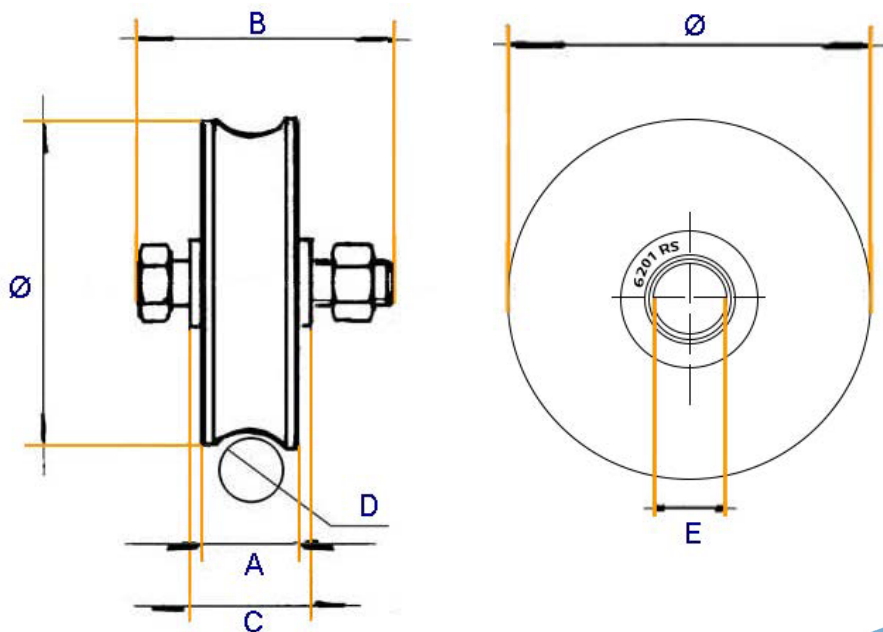

"Experts in Specialist
Wheels & Tyres"

PRODUCT INFORMATION

R Groove Wheel with 1 Ball Bearing

Material: Zinc plated steel

Supplied with Bolt, Nut and T-Bushes

Part number:	50-R-1BB
Ø(mm)	50
A(mm)	15
B(mm)	8x40
C(mm)	26
D(mm)	13.7
E(mm)	12
Bearing Number	6201 RS
Max Load(Kg)	30kg