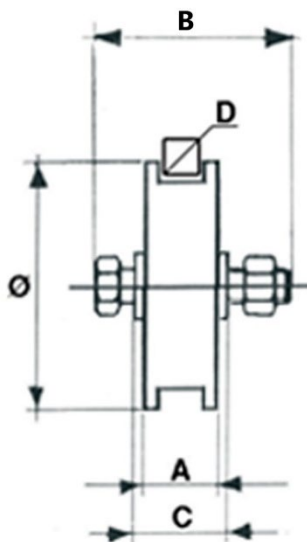

"Experts in Specialist
Wheels & Tyres"

PRODUCT INFORMATION

Square Groove Wheel with 1 Ball Bearing

Material: Zinc plated steel

Supplied with Bolt, Nut and T-Bushes

Part number:	60-H-1BB
Ø(mm)	58
A(mm)	17
B(mm)	10x55
C(mm)	24
D(mm)	7
E(mm)	15
Bearing Number	6202 RS
Max Load(Kg)	100kg