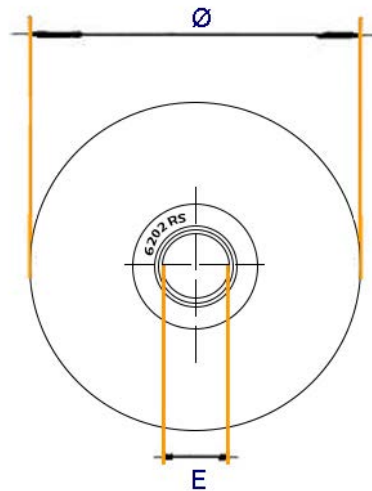

"Experts in Specialist
Wheels & Tyres"

PRODUCT INFORMATION

Square Groove Wheel with 1 Ball Bearing

Material: Zinc plated steel

Supplied with Bolt, Nut and T-Bushes

Part number:	60-H-1BB
Ø(mm)	58
A(mm)	17
B(mm)	10x55
C(mm)	24
D(mm)	7
E(mm)	15
Bearing Number	6202 RS
Max Load(Kg)	100kg