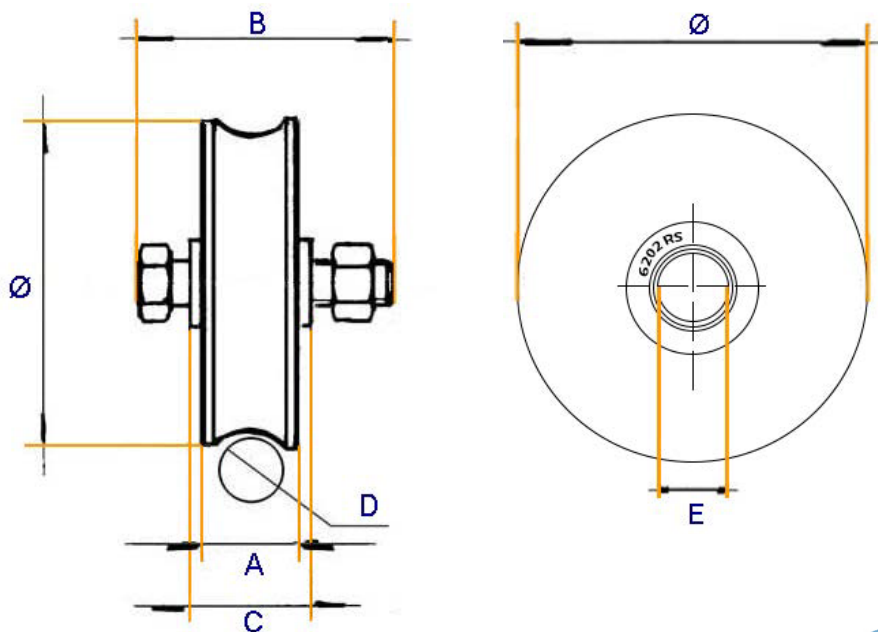

"Experts in Specialist
Wheels & Tyres"

PRODUCT INFORMATION

R Groove Wheel with 1 Ball Bearing

Material: Zinc plated steel

Supplied with Bolt, Nut and T-Bushes

Part number:	60-R-1BB
Ø(mm)	58
A(mm)	17
B(mm)	10x55
C(mm)	24
D(mm)	13.7
E(mm)	15
Bearing Number	6202 RS
Max Load(Kg)	100kg