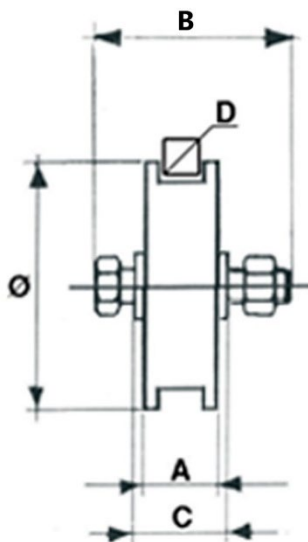

"Experts in Specialist
Wheels & Tyres"

PRODUCT INFORMATION

Square Groove Wheel with 1 Ball Bearing

Material: Zinc plated steel

Supplied with Bolt, Nut and T-Bushes

Part number:	80-H-1BB
Ø(mm)	78
A(mm)	20
B(mm)	10x55
C(mm)	28
D(mm)	7.5
E(mm)	15
Bearing Number	6002 RS
Max Load(Kg)	150kg