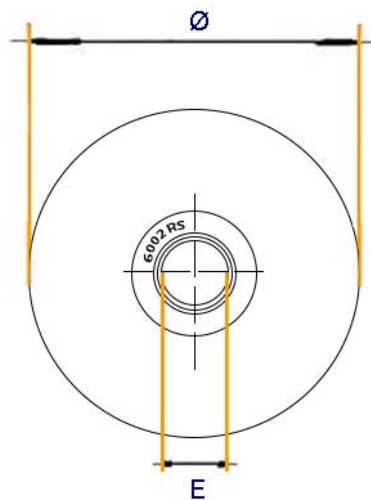

"Experts in Specialist
Wheels & Tyres"

PRODUCT INFORMATION

Square Groove Wheel with 1 Ball Bearing

Material: Zinc plated steel

Supplied with Bolt, Nut and T-Bushes

Part number:	80-H-1BB
Ø(mm)	78
A(mm)	20
B(mm)	10x55
C(mm)	28
D(mm)	7.5
E(mm)	15
Bearing Number	6002 RS
Max Load(Kg)	150kg