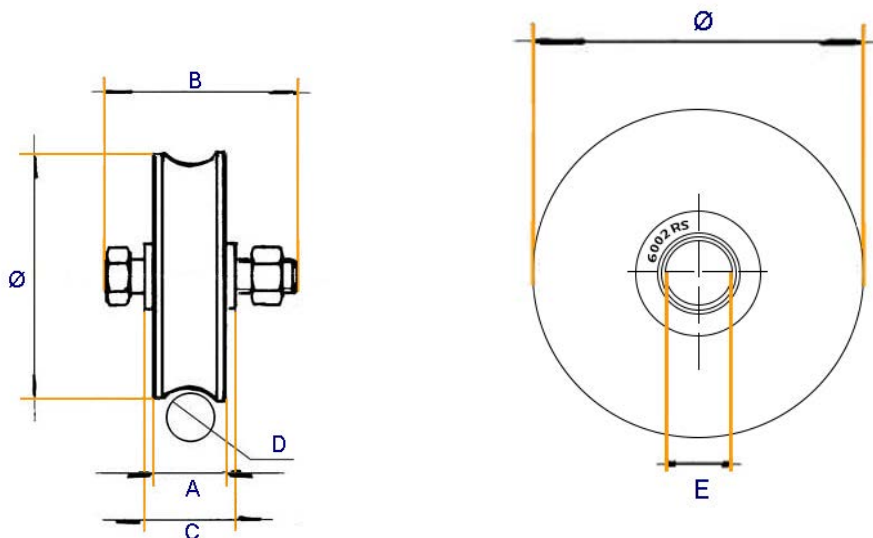

"Experts in Specialist
Wheels & Tyres"

PRODUCT INFORMATION

R Groove Wheel with 2 Ball Bearing

Material: Zinc plated steel

Supplied with Bolt, Nut and T-Bushes

Part number:	80-R-2BB
Ø(mm)	78
A(mm)	23
B(mm)	12x60
C(mm)	36
D(mm)	20.5
E(mm)	15
Bearing Number	6002 RS
Max Load(Kg)	250kg