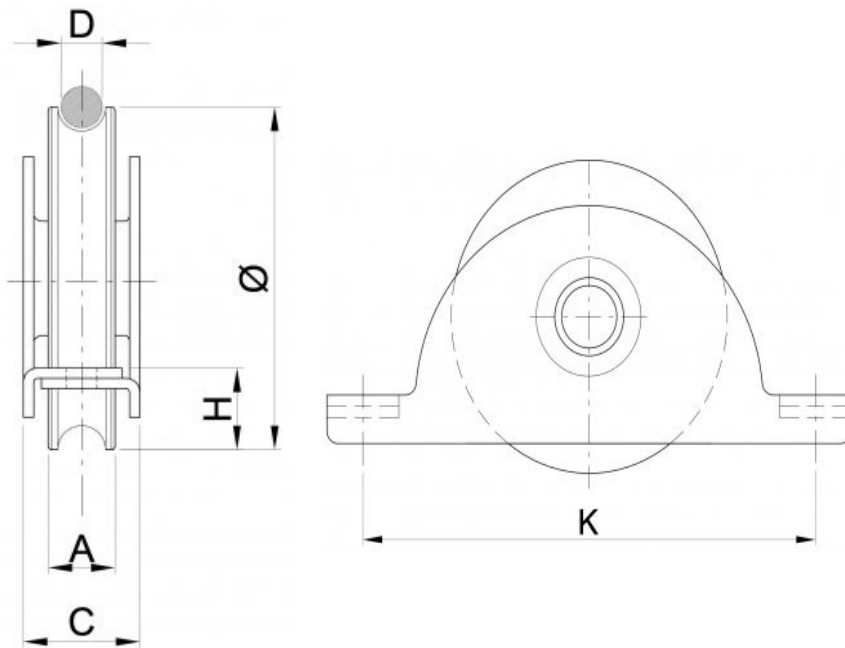

*"Experts in Specialist
Wheels & Tyres"*

PRODUCT INFORMATION

R Groove Wheel in 2-Hole Bracket

Material: Zinc plated steel

Part number:	80-R-FX2
Ø(mm)	78
A(mm)	20
C(mm)	31
H(mm)	12
D(mm)	16
K(mm)	100
Max Load(Kg)	150kg