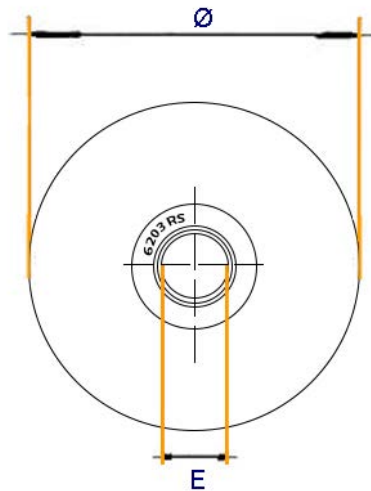

# Square Groove Wheel with 1 Ball Bearing

**Material:** Zinc plated steel

*Supplied with Bolt, Nut and T-Bushes*

<b>Part number:</b>	100-H-1BB
<b>Ø(mm)</b>	100
<b>A(mm)</b>	20
<b>B(mm)</b>	14x60
<b>C(mm)</b>	33
<b>D(mm)</b>	8
<b>E(mm)</b>	17
<b>Bearing Number</b>	6203 RS
<b>Max Load(Kg)</b>	200kg