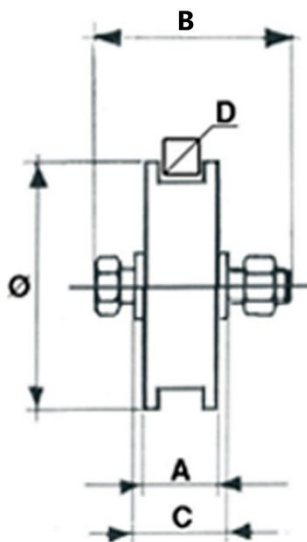

# Square Groove Wheel with 1 Ball Bearing

**Material:** Zinc plated steel

*Supplied with Bolt, Nut and T-Bushes*

<b>Part number:</b>	100-H-1BB
<b>Ø(mm)</b>	100
<b>A(mm)</b>	20
<b>B(mm)</b>	14x60
<b>C(mm)</b>	33
<b>D(mm)</b>	8
<b>E(mm)</b>	17
<b>Bearing Number</b>	6203 RS
<b>Max Load(Kg)</b>	200kg