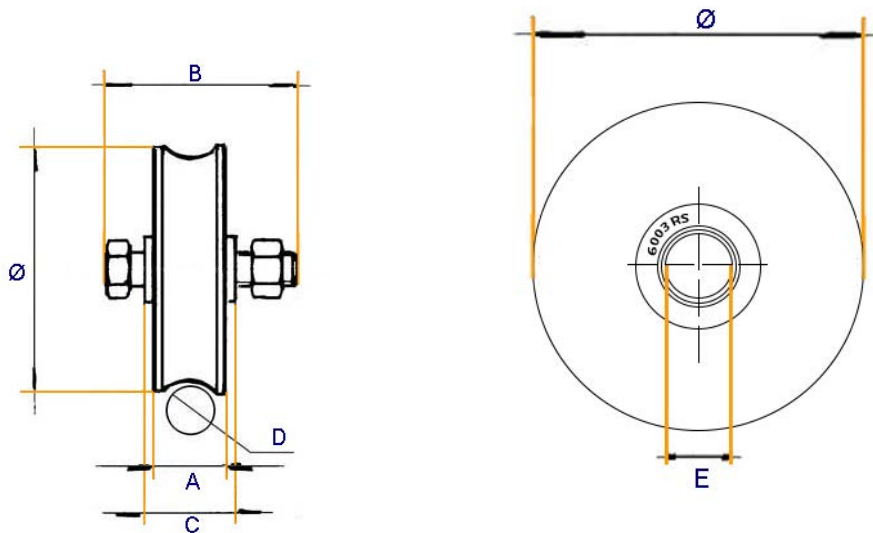

"Experts in Specialist
Wheels & Tyres"

PRODUCT INFORMATION

R Groove Wheel with 2 Ball Bearing

Material: Zinc plated steel

Supplied with Bolt, Nut and T-Bushes

Part number:	100-R-2BB
Ø(mm)	98
A(mm)	24
B(mm)	14x70
C(mm)	40
D(mm)	20.5
E(mm)	17
Bearing Number	6003 RS
Max Load(Kg)	350kg