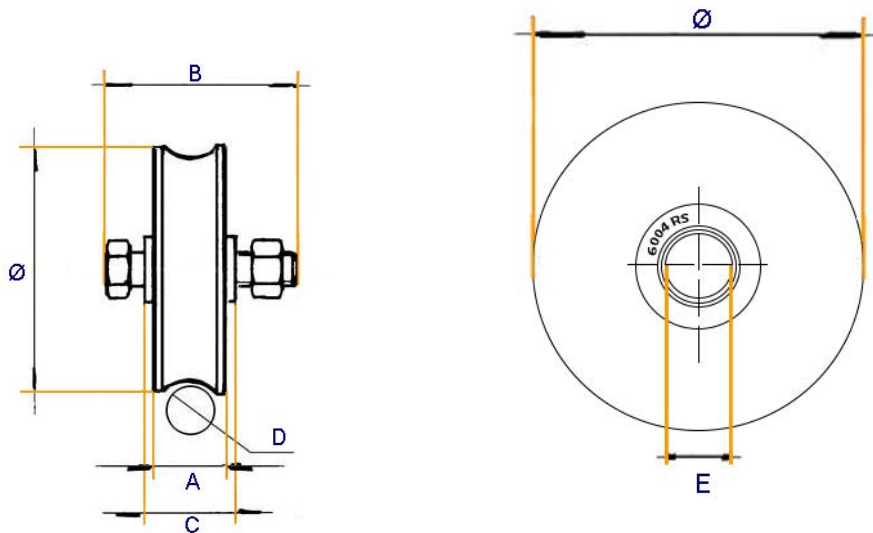

"Experts in Specialist
Wheels & Tyres"

PRODUCT INFORMATION

R Groove Wheel with 2 Ball Bearing

Material: Zinc plated steel

Supplied with Bolt, Nut and T-Bushes

Part number:	120-R-2BB
Ø(mm)	118
A(mm)	30
B(mm)	14x70
C(mm)	44
D(mm)	20.5
E(mm)	17
Bearing Number	6004 RS
Max Load(Kg)	450kg