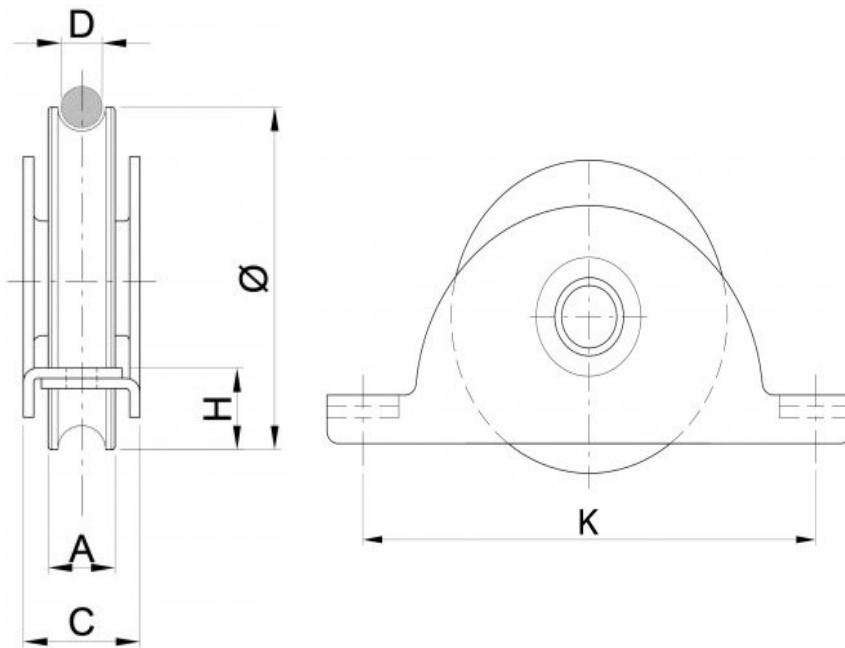

*"Experts in Specialist
Wheels & Tyres"*

PRODUCT INFORMATION

R Groove Wheel in 2-Hole Bracket

Material: Zinc plated steel

Part number:	120-R-FX2
Ø(mm)	118
A(mm)	25
C(mm)	36
H(mm)	14
D(mm)	20.5
K(mm)	160
Max Load(Kg)	200kg