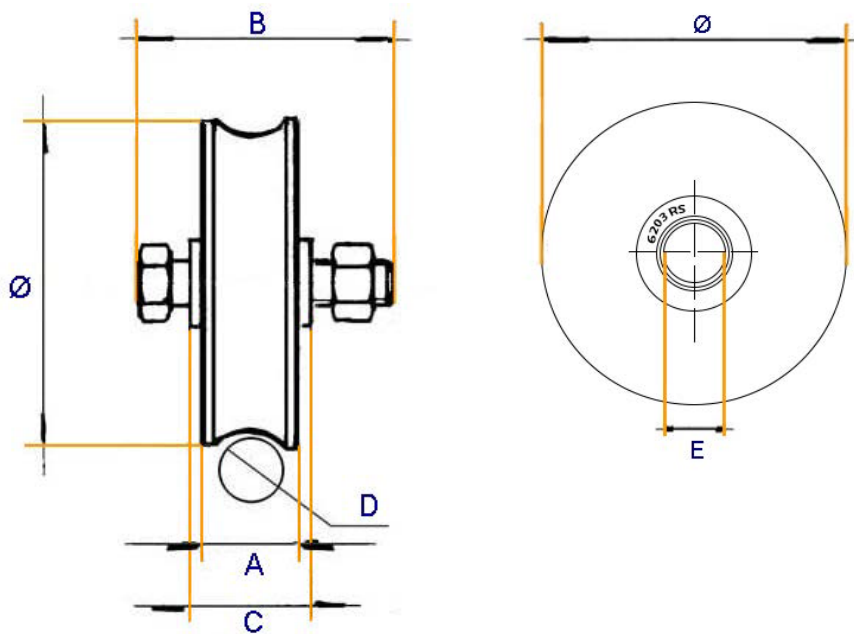

"Experts in Specialist
Wheels & Tyres"

PRODUCT INFORMATION

R Groove Wheel with 1 Ball Bearing

Material: Zinc plated steel

Supplied with Bolt, Nut and T-Bushes

Part number:	121-R-1BB
Ø(mm)	120
A(mm)	25
B(mm)	14x60
C(mm)	33
D(mm)	20.5
E(mm)	17
Bearing Number	6203 RS
Max Load(Kg)	200kg