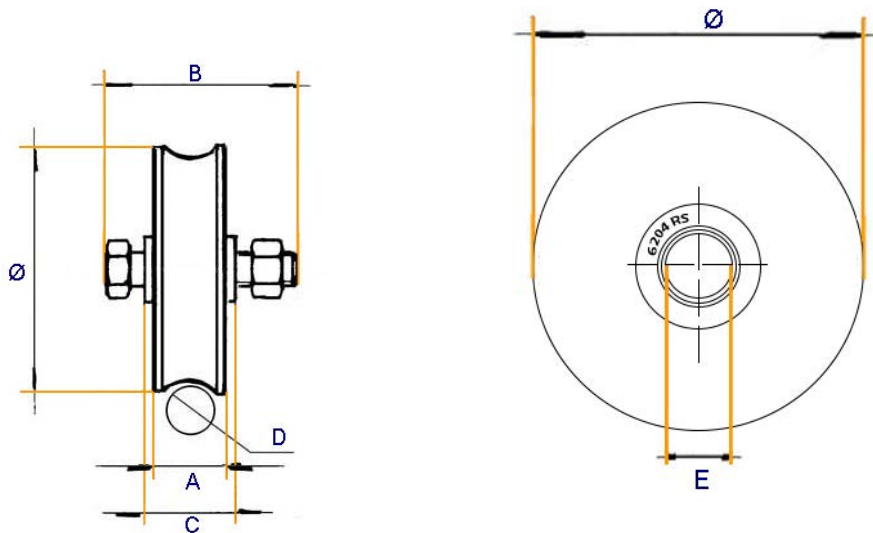

"Experts in Specialist
Wheels & Tyres"

PRODUCT INFORMATION

R Groove Wheel with 2 Ball Bearing

Material: Zinc plated steel

Supplied with Bolt, Nut and T-Bushes

Part number:	140-R-2BB
Ø(mm)	140
A(mm)	32
B(mm)	16x70
C(mm)	44
D(mm)	20.5
E(mm)	20
Bearing Number	6204 RS
Max Load(Kg)	500kg