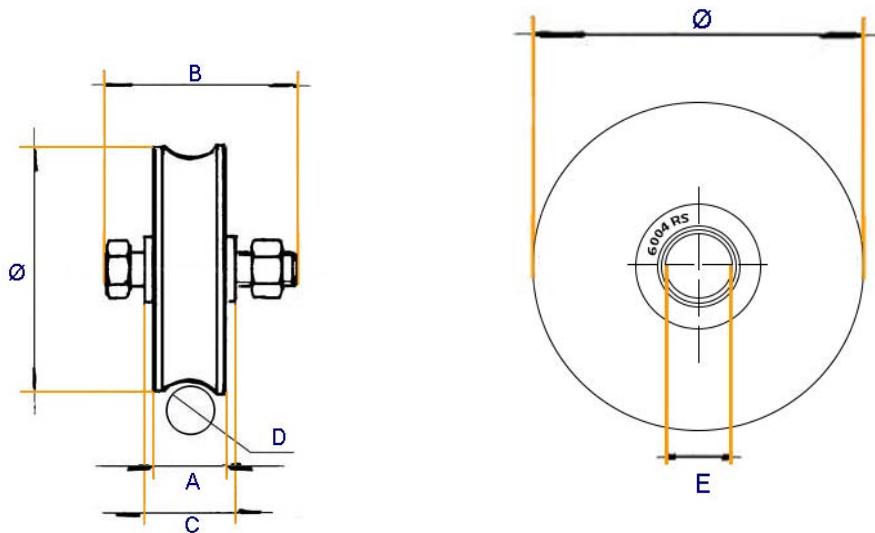

"Experts in Specialist
Wheels & Tyres"

PRODUCT INFORMATION

R Groove Wheel with 2 Ball Bearing

Material: Zinc plated steel

Supplied with Bolt, Nut and T-Bushes

Part number:	160-R-2BB
Ø(mm)	158
A(mm)	31
B(mm)	16x70
C(mm)	44
D(mm)	20.5
E(mm)	20
Bearing Number	6204 RS
Max Load(Kg)	600kg